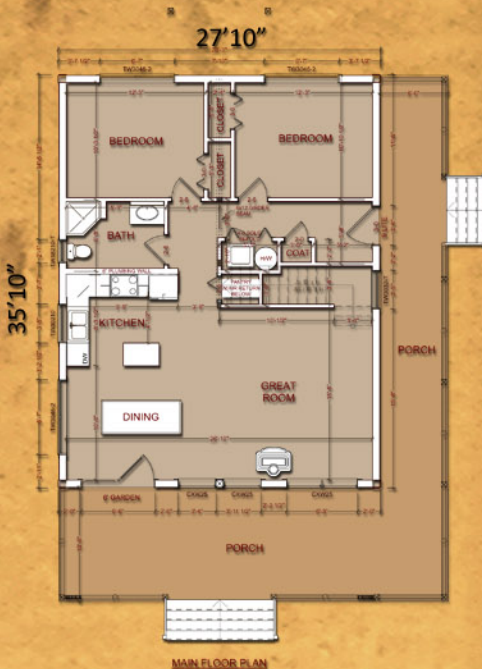

Comfy Cabins

Cabin Plans. Cabin Kits. Cabin Done!

The Red-Eyed Rooster

Premium Weather-Tight Log Cabin Kit:
Subfloor, Deck & Porch Floors, Log Walls,
Second Floor System, Stairs, Gable Ends &
Dormers, Doors & Windows, House & Porch
Roof Systems, Exterior Trim Pack, Blueprints.

1705 SF Heated Space
997 SF Main Level
708 SF Upper Level
611 SF Covered Outdoor Living

\$69,900

Delivery Included!

MAIN FLOOR PLAN

SECOND FLOOR PLAN

Comfy Cabins is a division of
Natural Element Homes, LLC