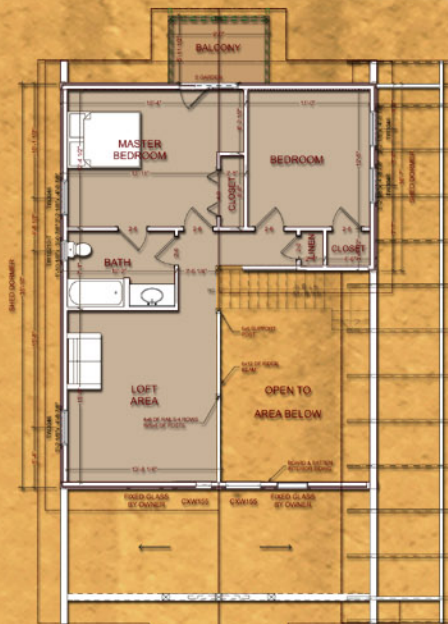

Comfy Cabins

Cabin Plans. Cabin Kits. Cabin Done!

The Red-Eyed Rooster

Premium Weather-Tight Log Cabin Kit:
Subfloor, Deck & Porch Floors, Log Walls,
Second Floor System, Stairs, Gable Ends &
Dormers, Doors & Windows, House & Porch
Roof Systems, Exterior Trim Pack, Blueprints.

1705 SF Heated Space
997 SF Main Level
708 SF Upper Level
611 SF Covered Outdoor Living

\$69,900

Delivery Included!

MAIN FLOOR PLAN

SECOND FLOOR PLAN

Comfy Cabins is a division of
Natural Element Homes, LLC